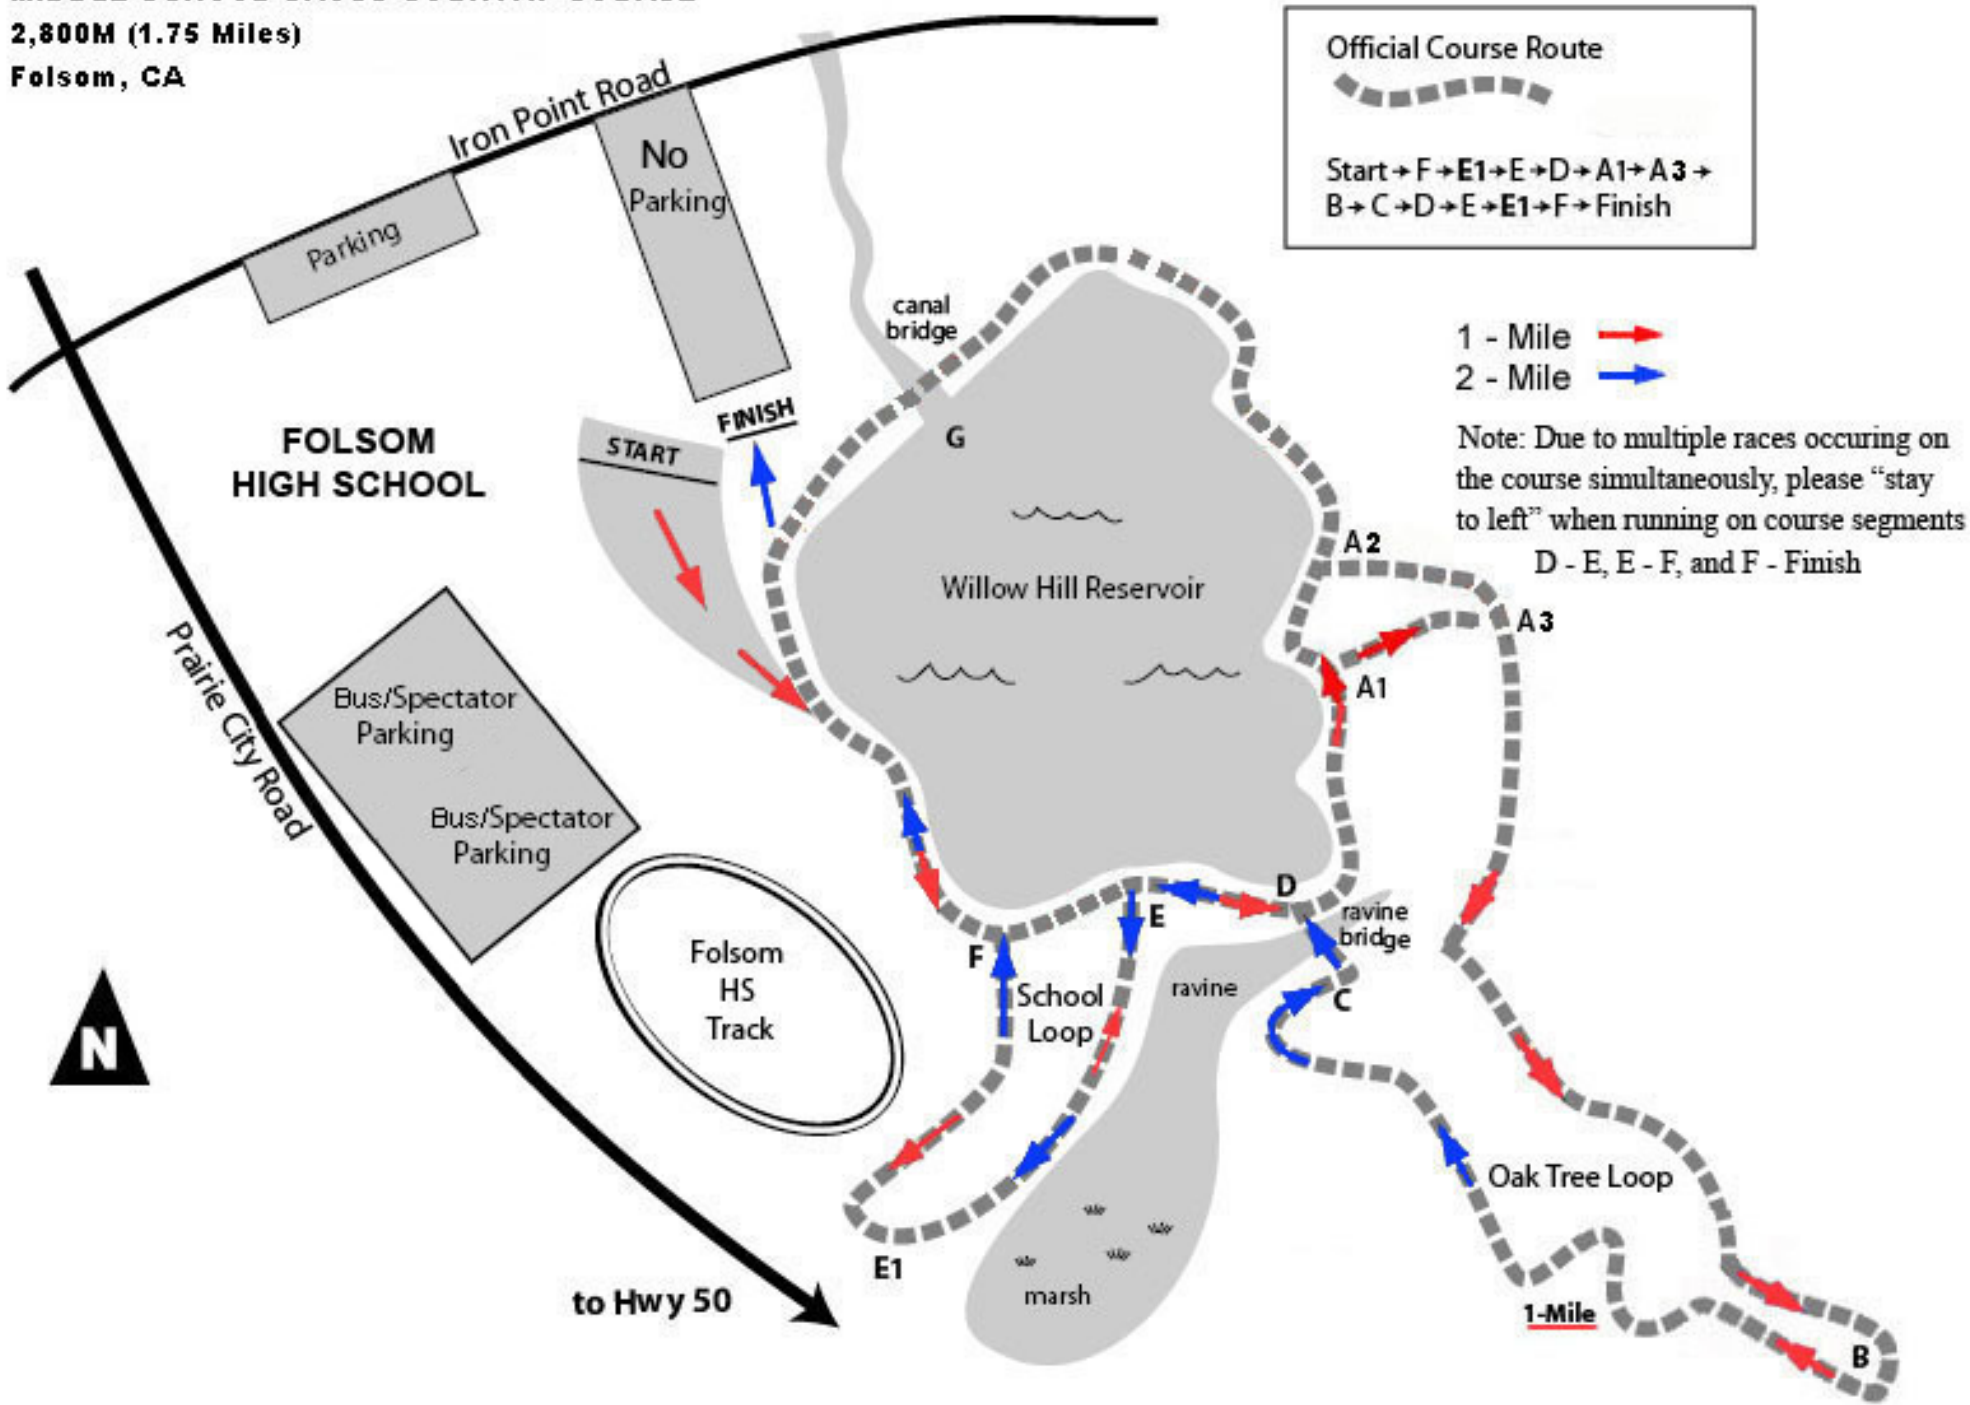

**WILLOW HILL
MIDDLE SCHOOL CROSS COUNTRY COURSE
2,800M (1.75 Miles)
Folsom, CA**

Official Course Route

Start → F → E1 → E → D → A1 → A3 → B → C → D → E → E1 → F → Finish

1 - Mile →
2 - Mile →

Note: Due to multiple races occurring on the course simultaneously, please "stay to left" when running on course segments D - E, E - F, and F - Finish