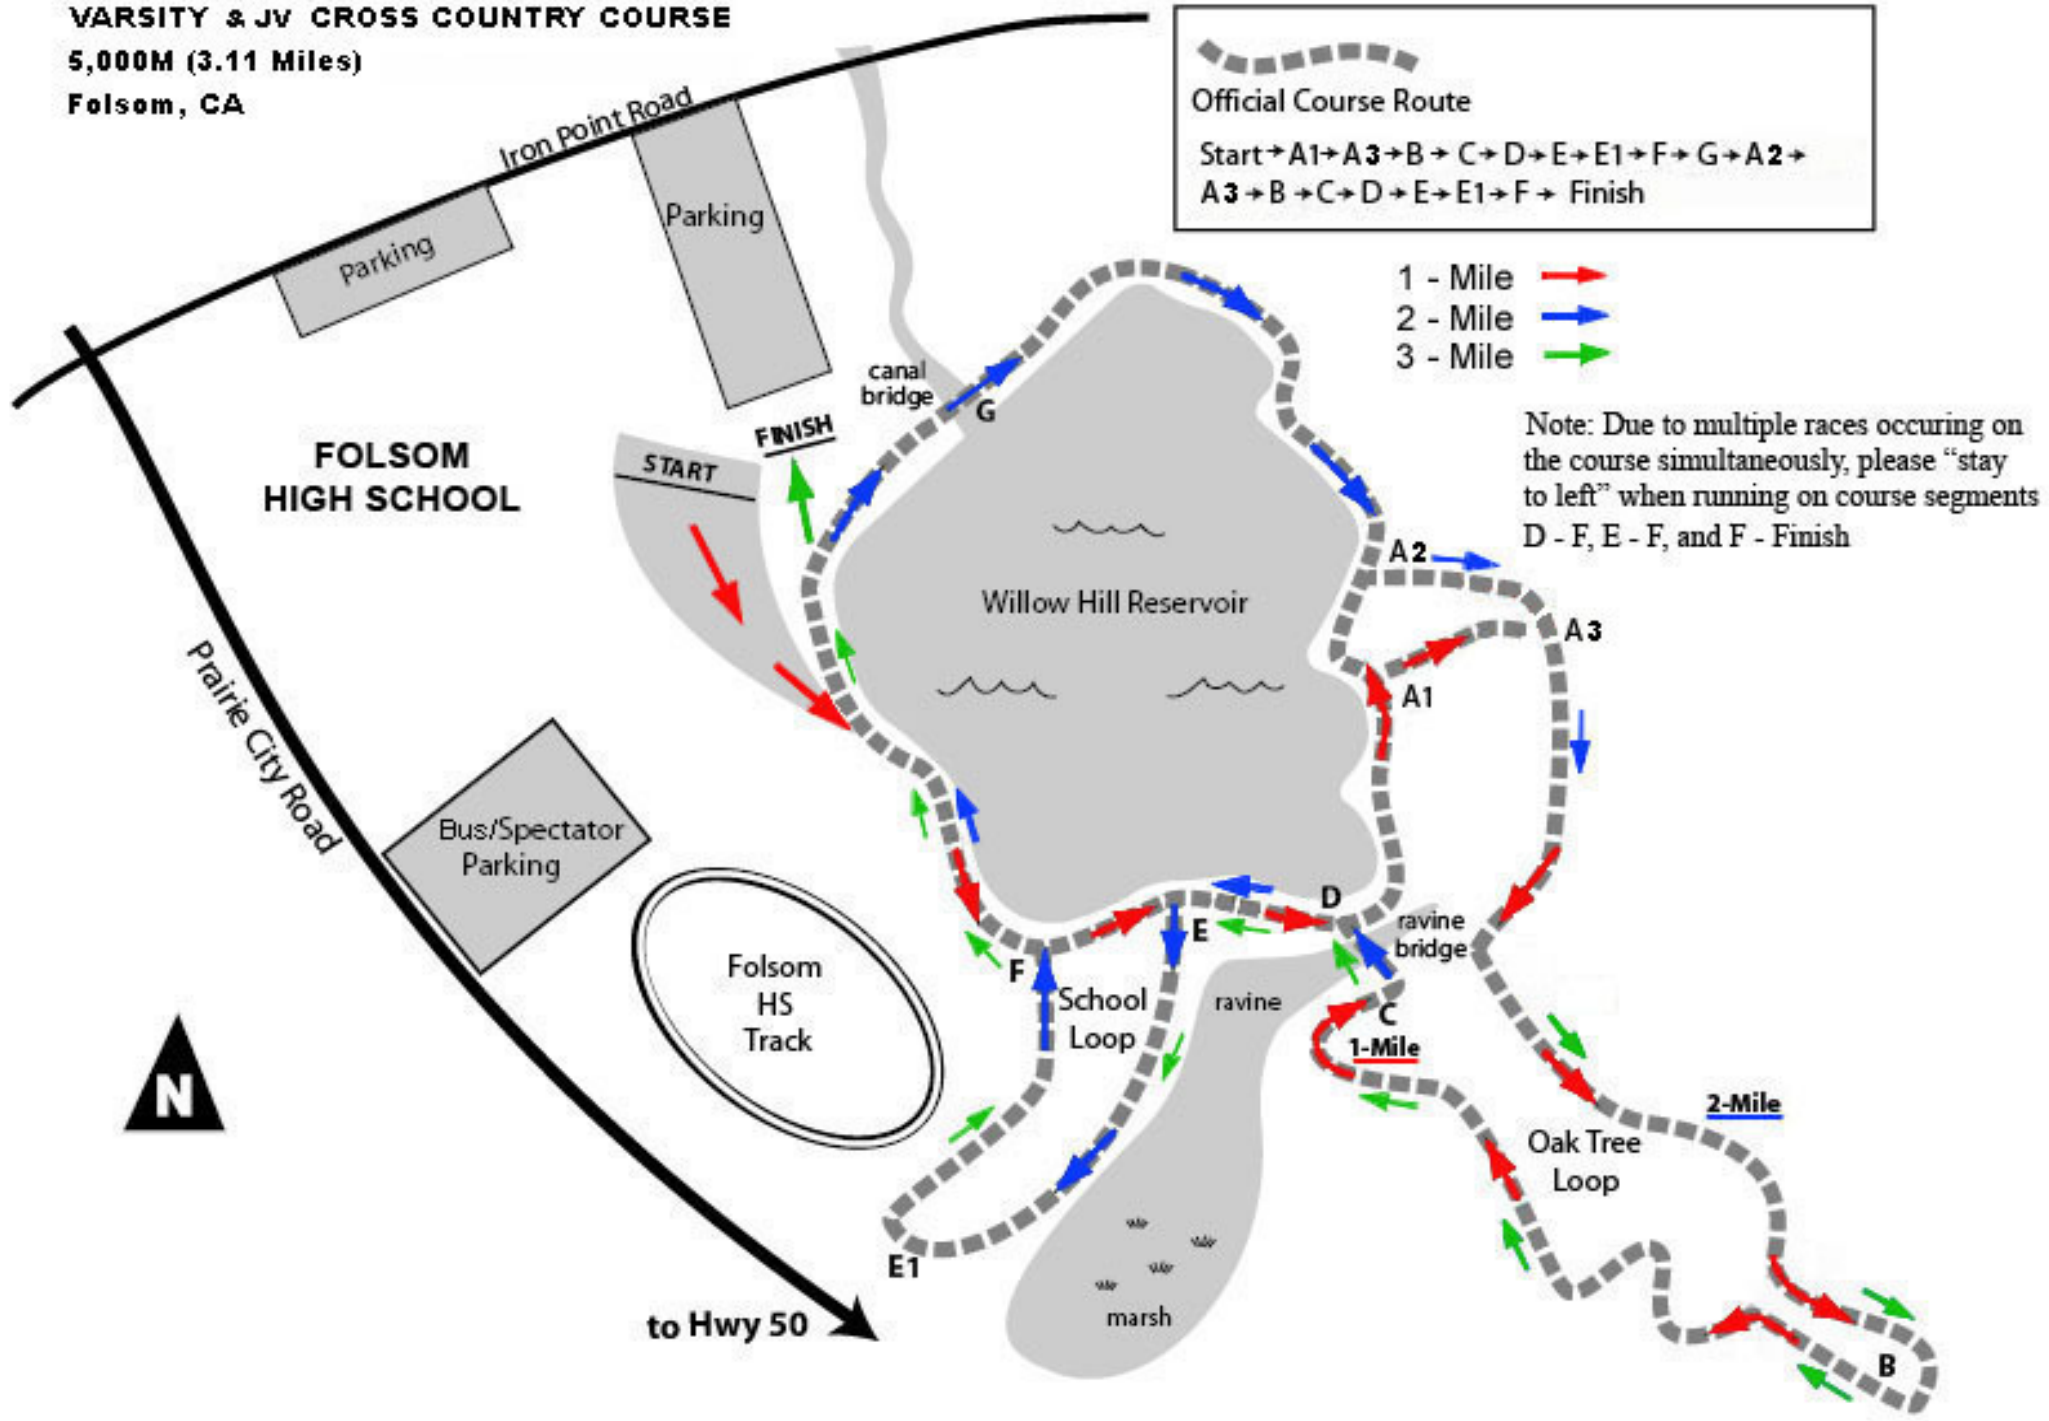

**WILLOW HILL
VARSITY & JV CROSS COUNTRY COURSE
5,000M (3.11 Miles)
Folsom, CA**

Official Course Route
Start → A1 → A3 → B → C → D → E → E1 → F → G → A2 →
A3 → B → C → D → E → E1 → F → Finish

- 1 - Mile →
- 2 - Mile →
- 3 - Mile →

Note: Due to multiple races occurring on the course simultaneously, please "stay to left" when running on course segments D - F, E - F, and F - Finish