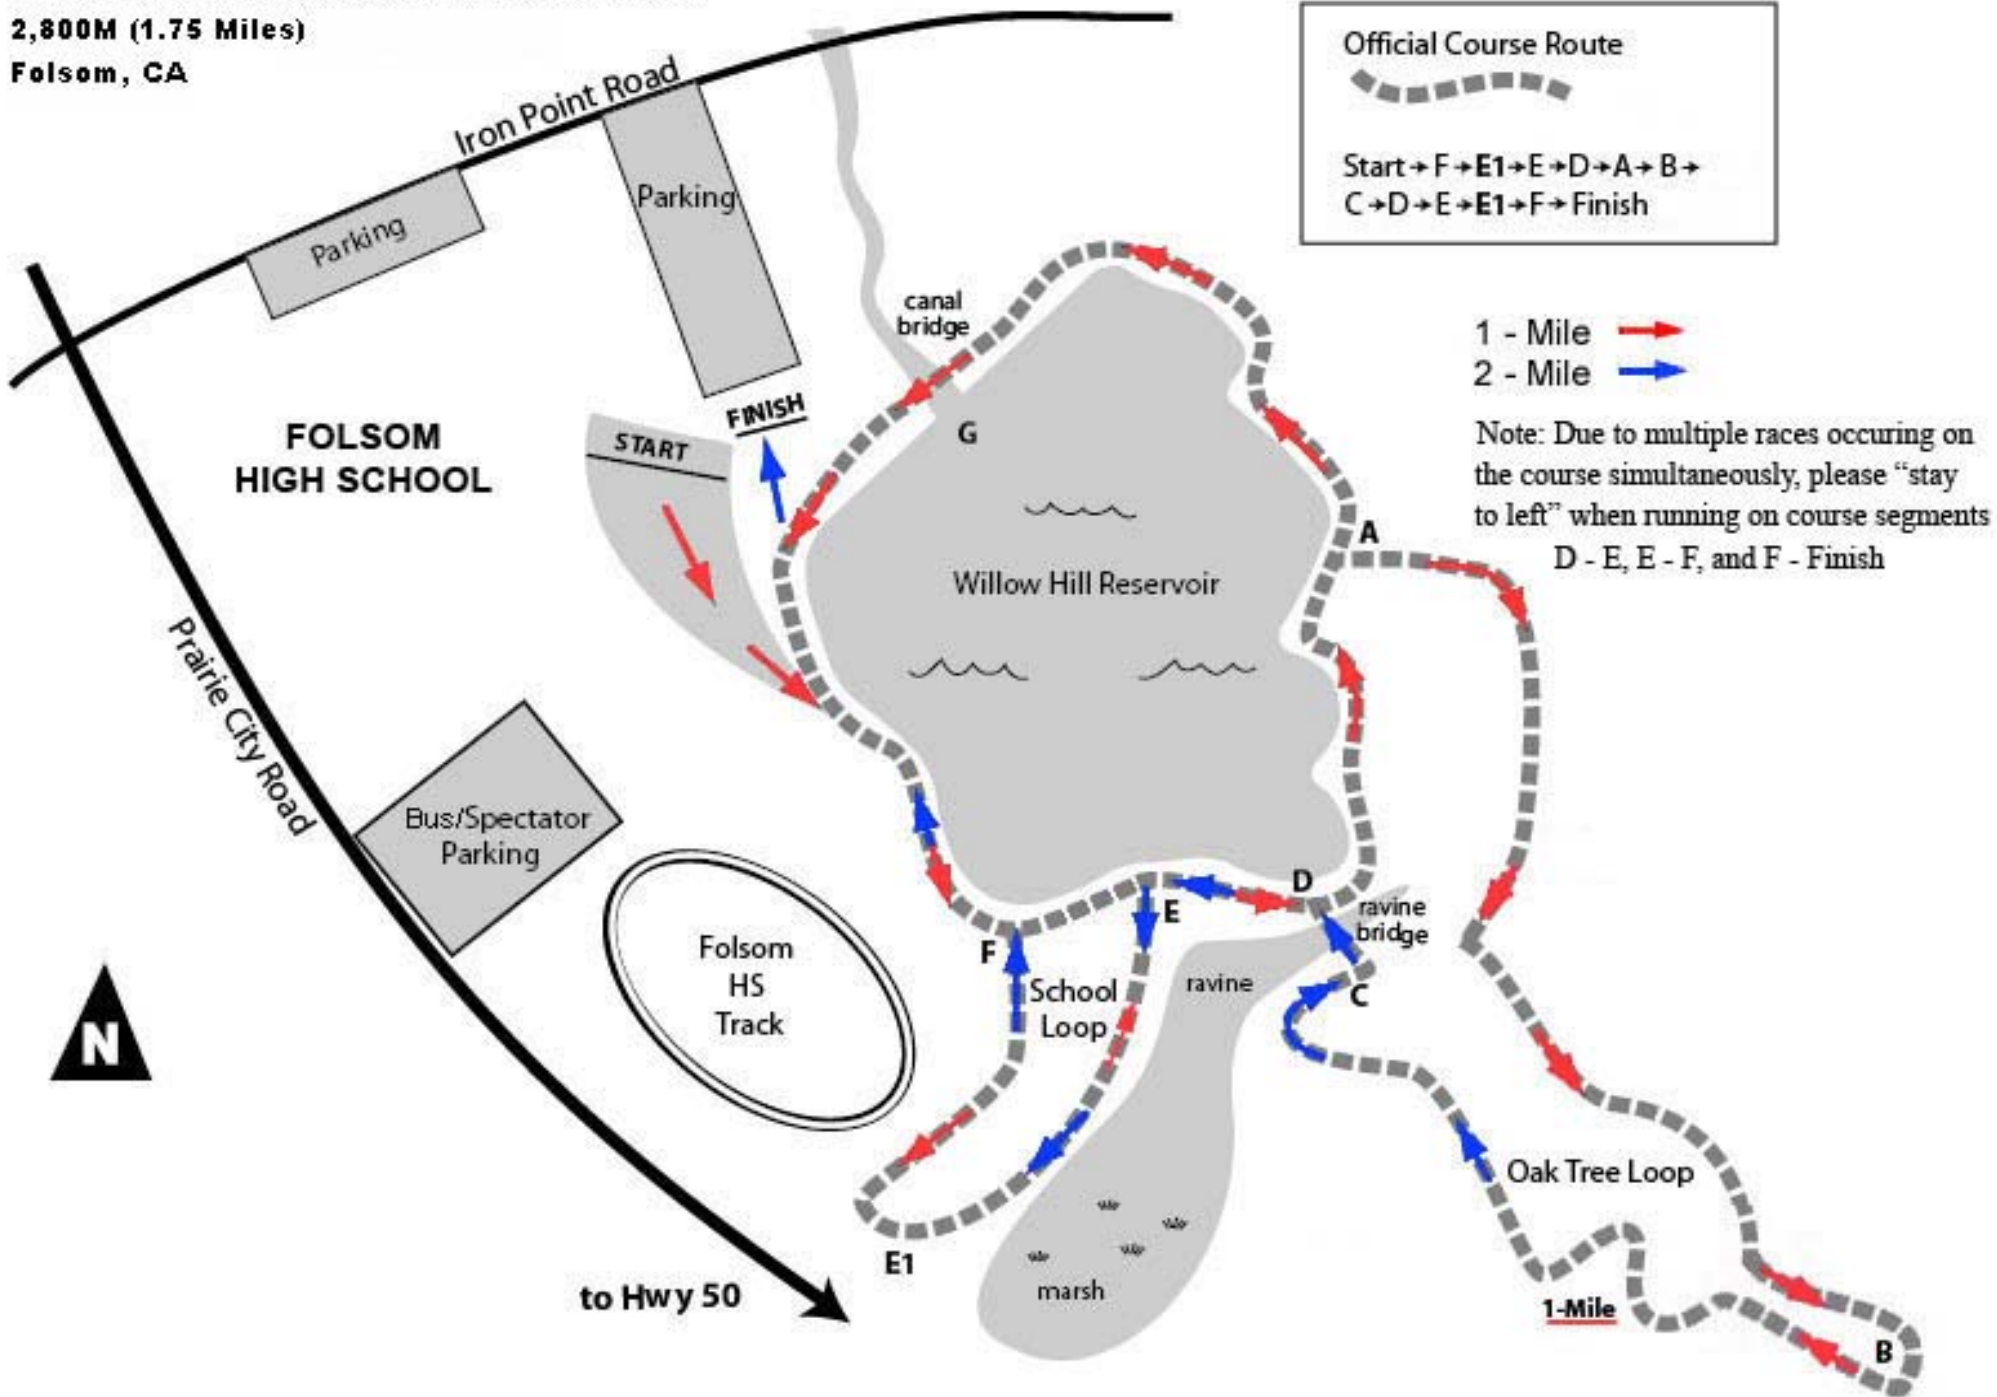

**WILLOW HILL
MIDDLE SCHOOL CROSS COUNTRY COURSE**
2,800M (1.75 Miles)
Folsom, CA

Official Course Route

 Start → F → E1 → E → D → A → B →
 C → D → E → E1 → F → Finish

1 - Mile 
 2 - Mile 

Note: Due to multiple races occurring on the course simultaneously, please "stay to left" when running on course segments D - E, E - F, and F - Finish