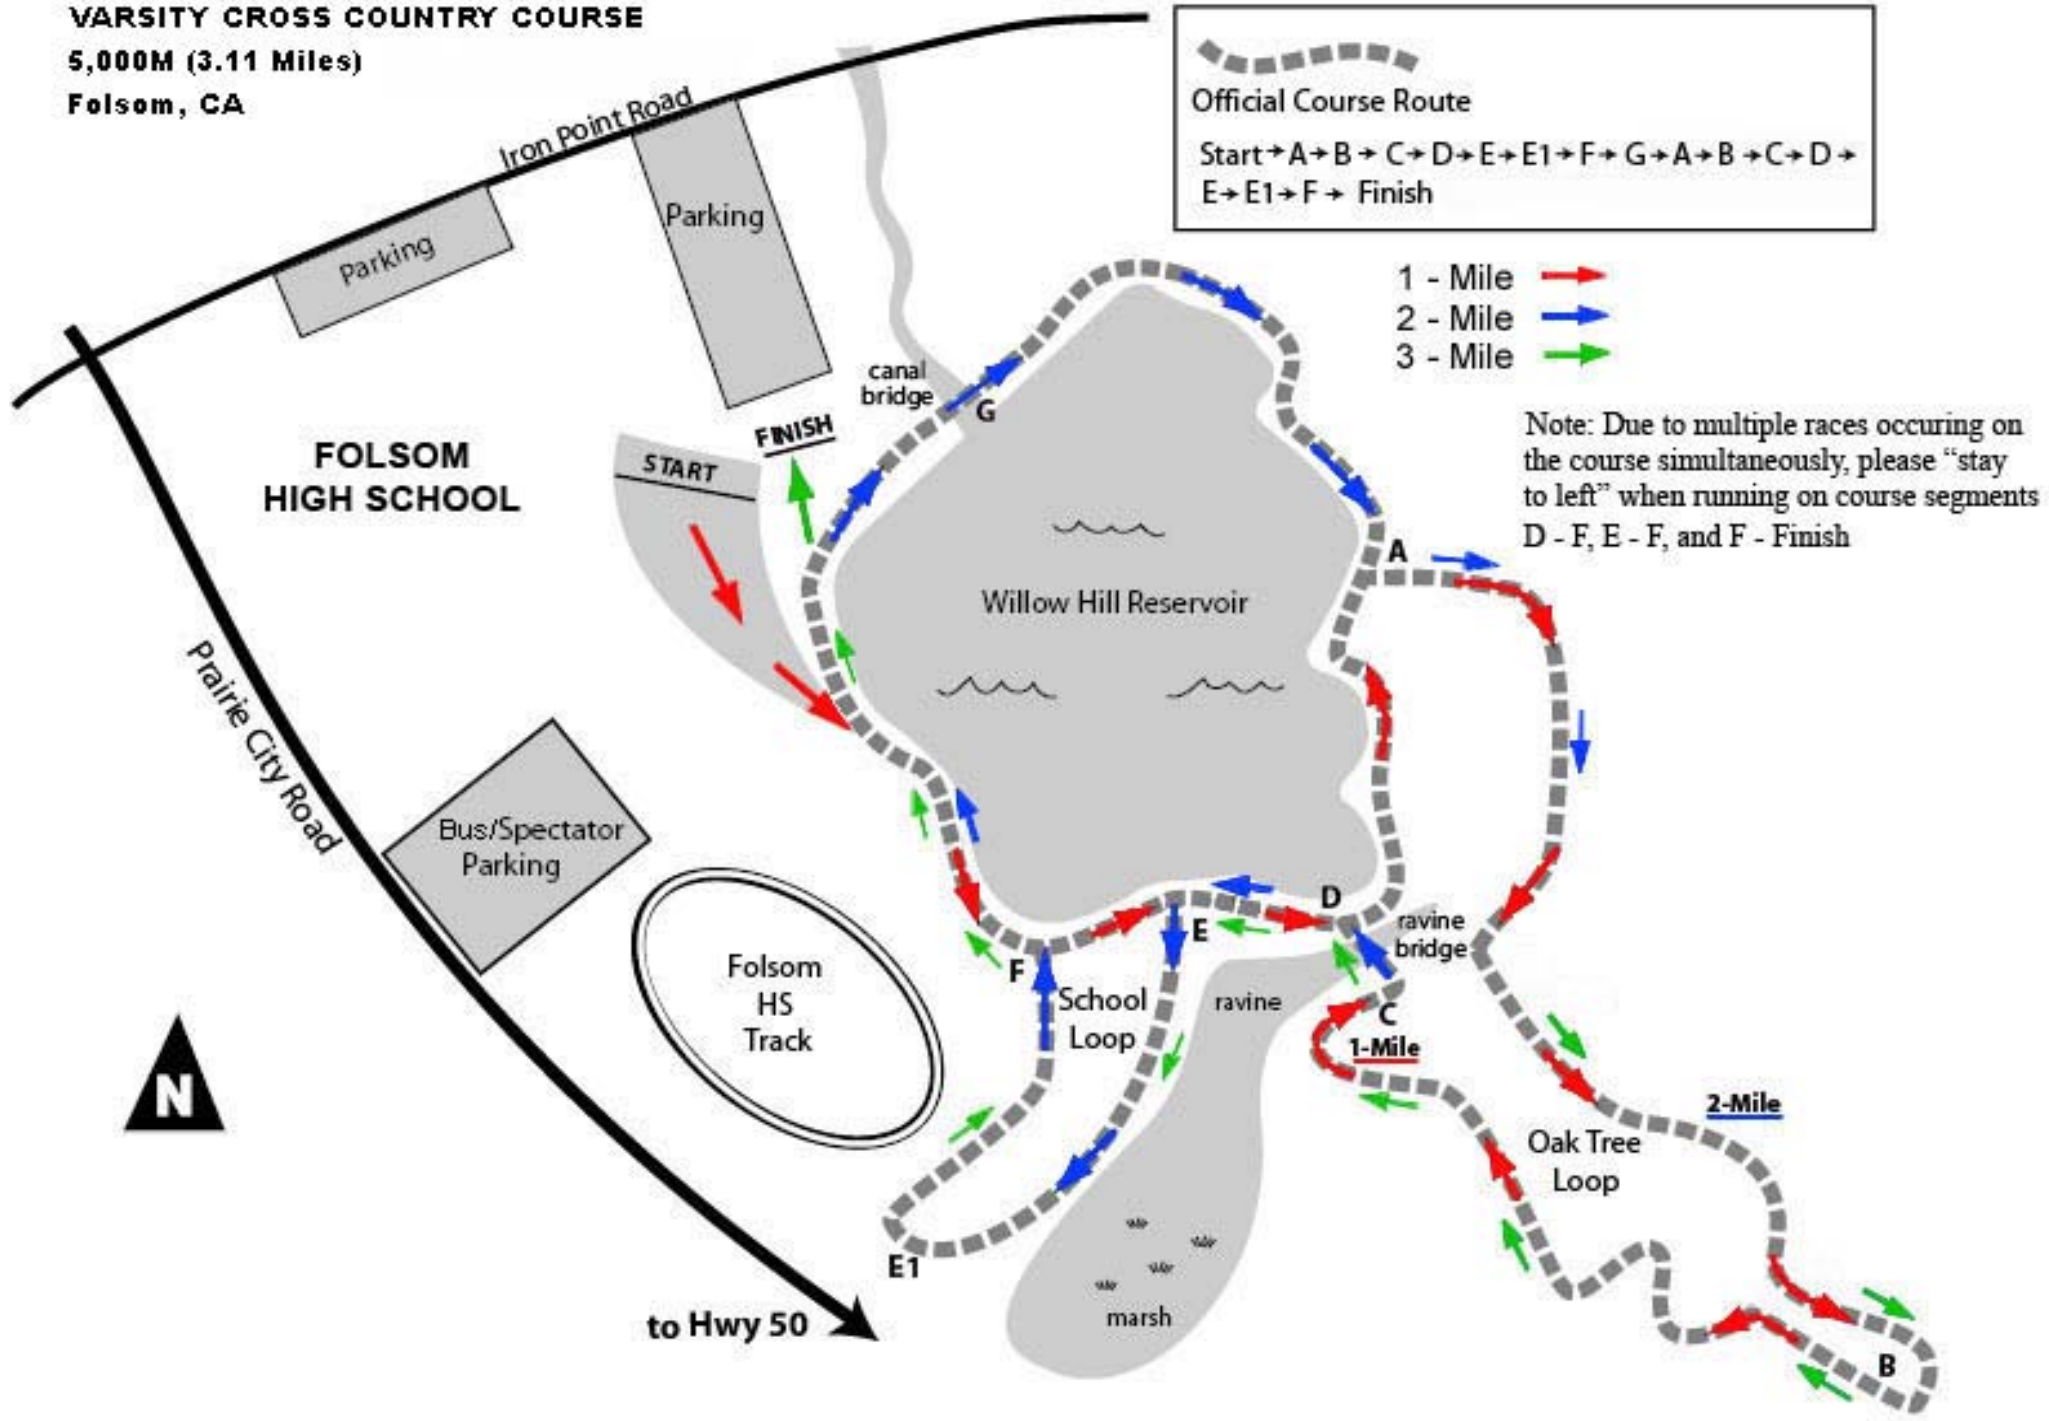

**WILLOW HILL
VARSITY CROSS COUNTRY COURSE
5,000M (3.11 Miles)
Folsom, CA**

Official Course Route
Start → A → B → C → D → E → E1 → F → G → A → B → C → D → E → E1 → F → Finish

- 1 - Mile (red arrow)
- 2 - Mile (blue arrow)
- 3 - Mile (green arrow)

Note: Due to multiple races occurring on the course simultaneously, please "stay to left" when running on course segments D - F, E - F, and F - Finish