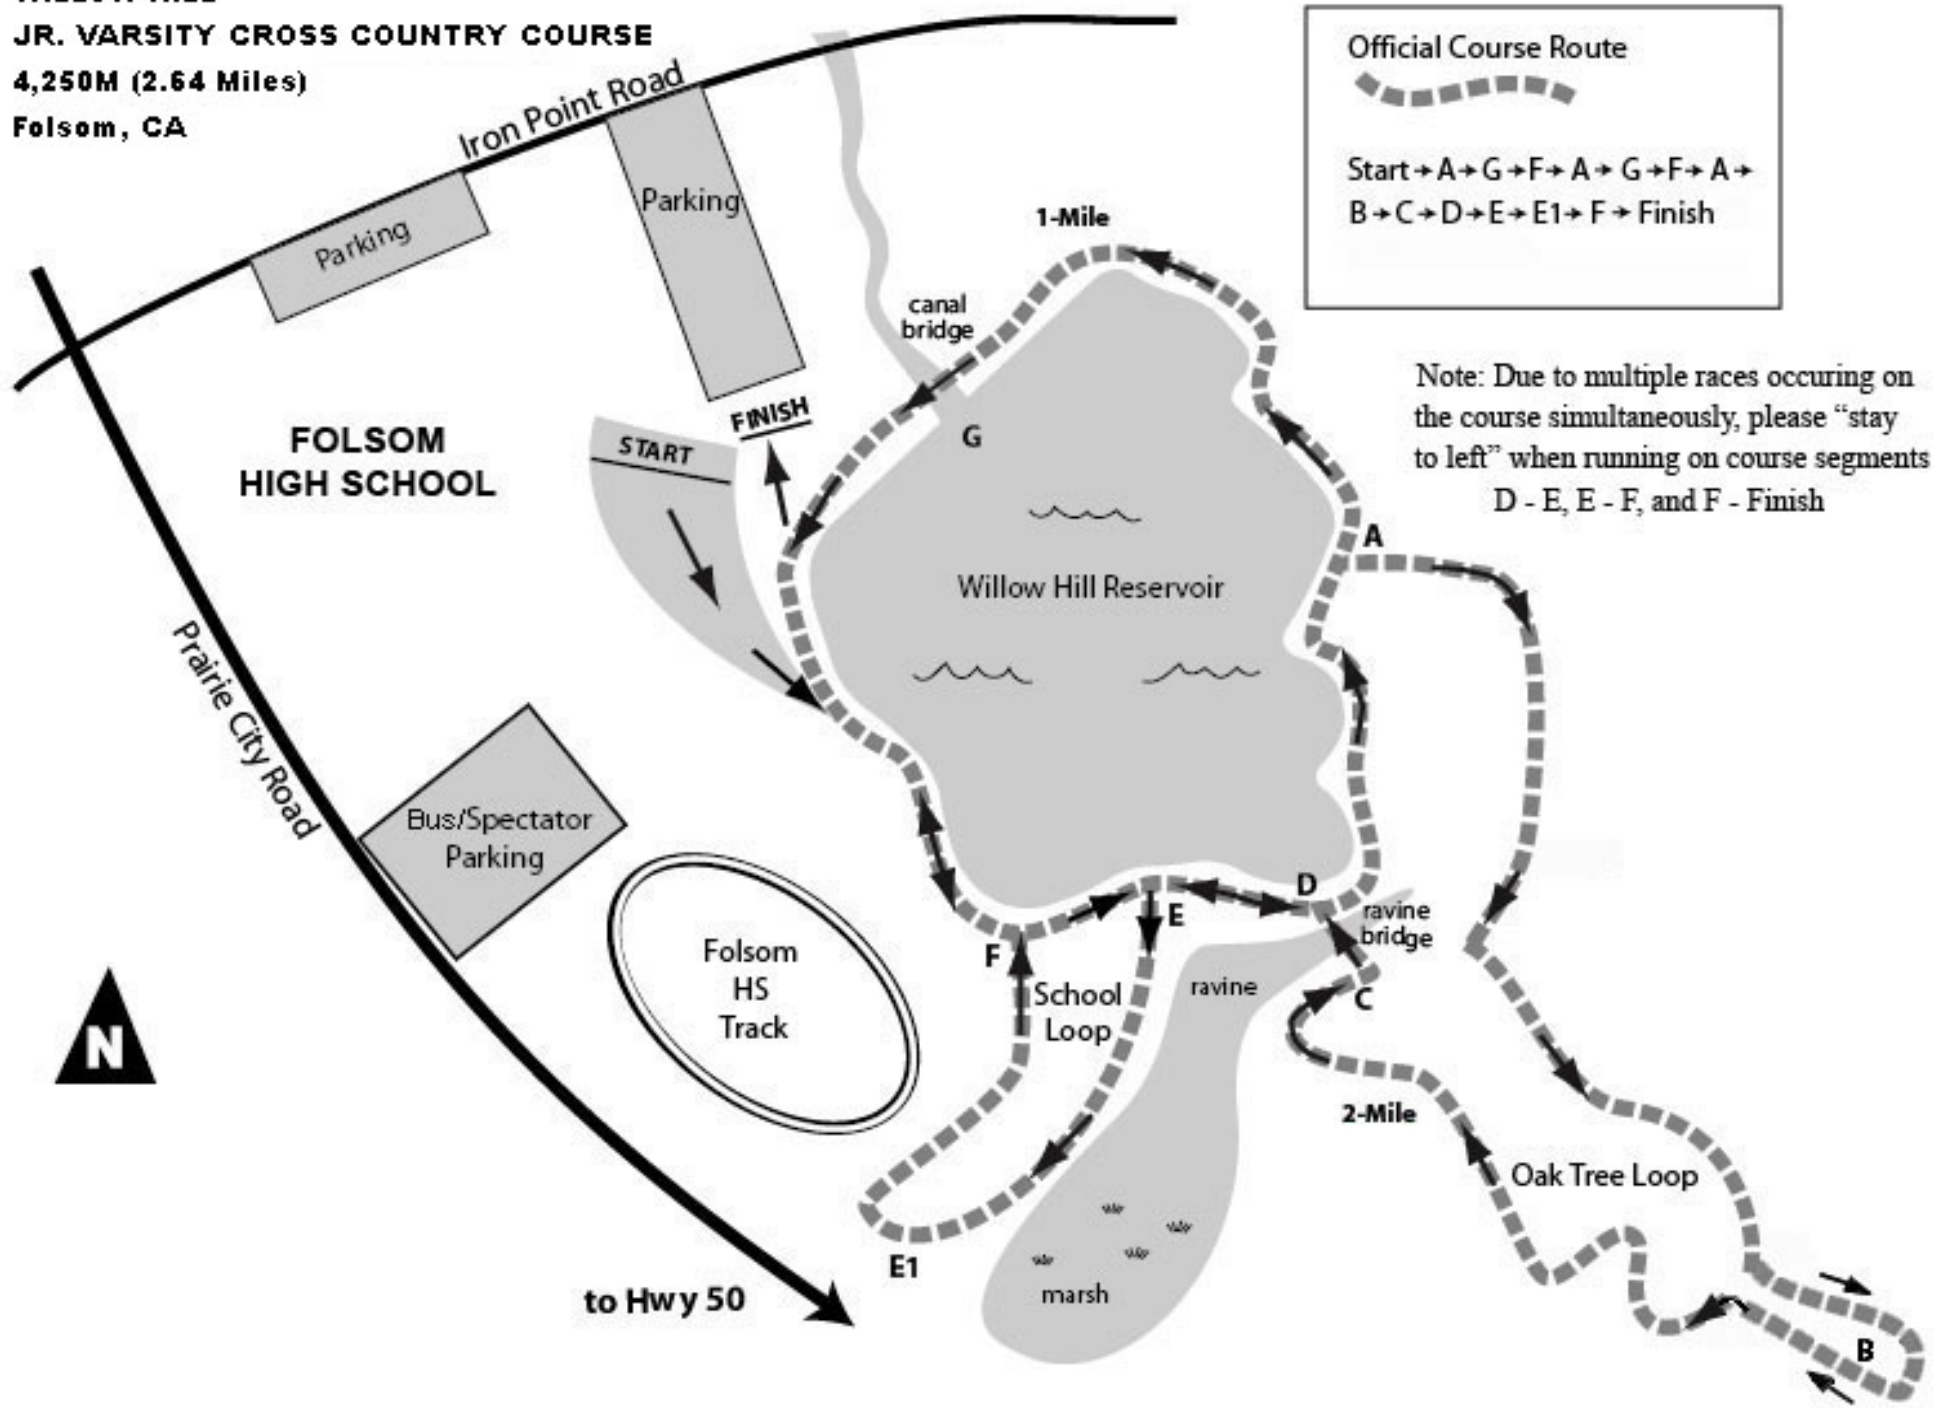

**WILLOW HILL  
JR. VARSITY CROSS COUNTRY COURSE**  
4,250M (2.64 Miles)  
Folsom, CA

Official Course Route  
Start → A → G → F → A → G → F → A →  
B → C → D → E → E1 → F → Finish

Note: Due to multiple races occurring on the course simultaneously, please "stay to left" when running on course segments D - E, E - F, and F - Finish